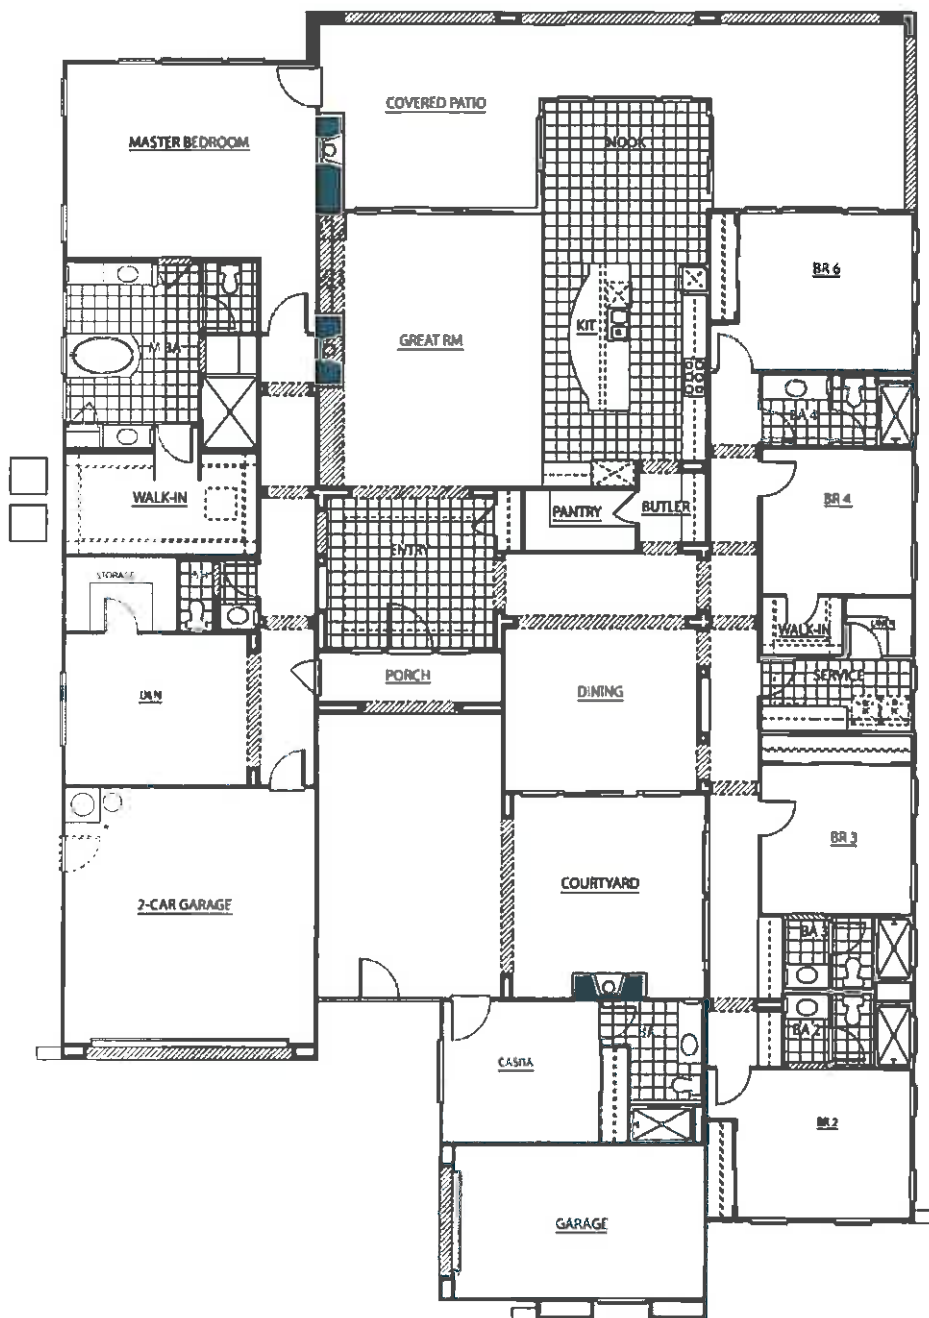

### LOT 540

**Selected Options:** Casita, Den, Fireplace at Courtyard, Fireplace at Covered Patio, Fireplace at Great Room, Bedroom 6.

**The following options are available but not selected:** Bedroom 2 Lock Off, Multi Den. Suite, Den,

### LOT 541

**Selected Options:** Exterior Door at Bath 4, Fireplace at Courtyard, Accordion doors at Courtyard, Fireplace at Covered Patio, Plan 2X, Den, Fireplace at Great Room, Stackable Pocket Door.  
**The following options are available but not selected:** Bedroom 2 Lock-out, Media, Bedroom 5, Casita,