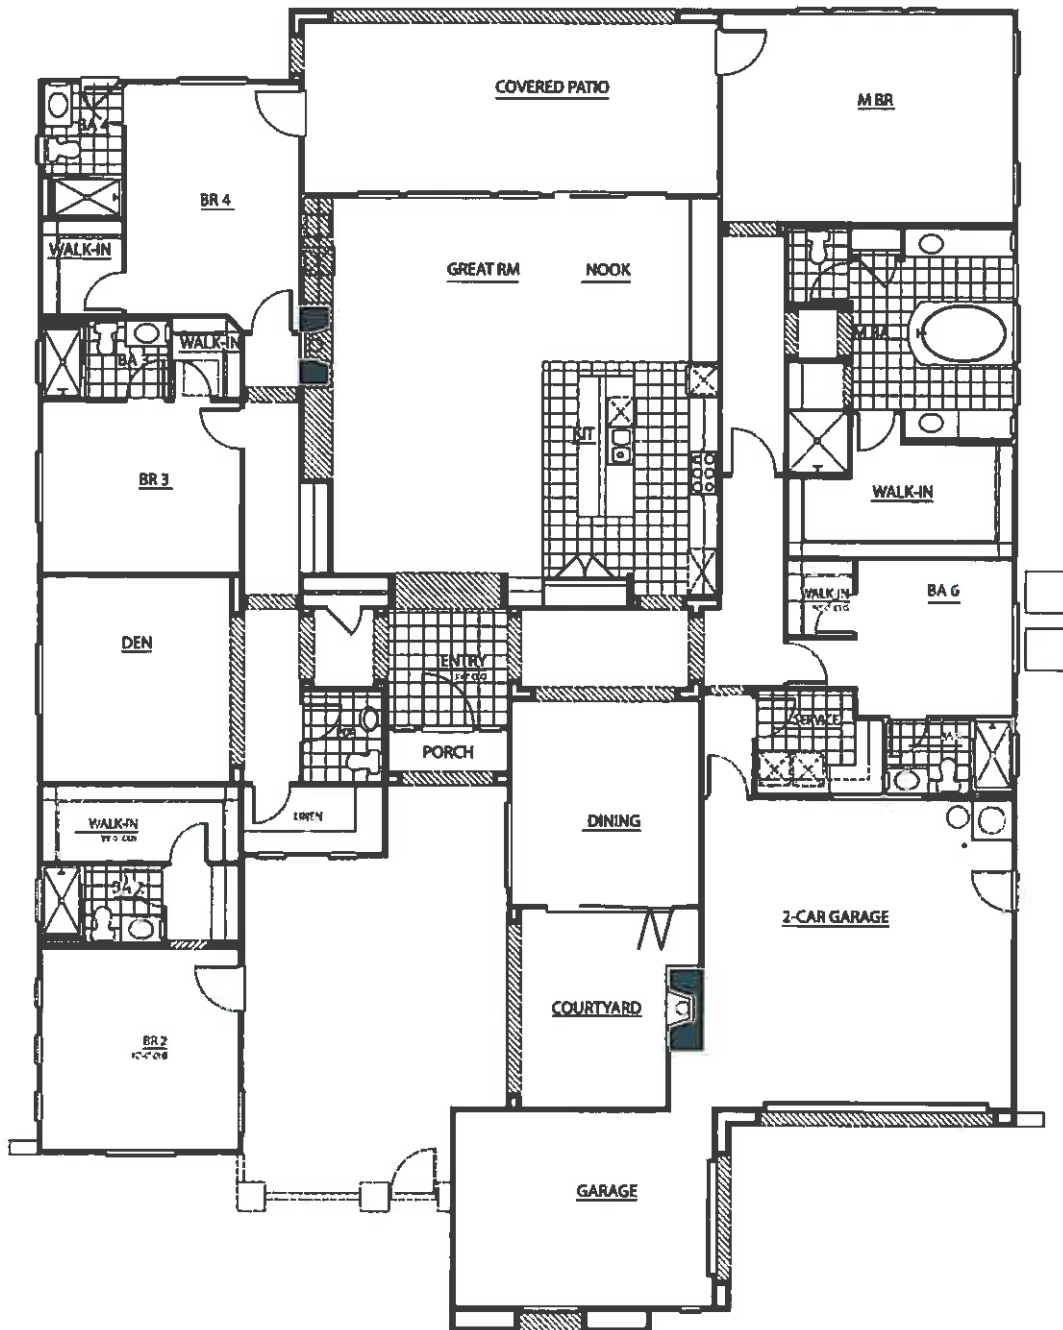

**LOT 544**

**Selected Options: Exterior Door at Bath 4, Fireplace at Courtyard, Accordion doors at Courtyard, Fireplace at Covered Patio, Casita, Fireplace at Great Room, Door at Master Bath, Stackable Pocket Door, Sink at Service.**

### LOT 566

**Selected Options:** Exterior Door at Bath 4, Bedroom 2 Lock-out, Fireplace at Courtyard, Accordion doors at Courtyard, Bedroom 6/ Bath 6, Fireplace at Great Room.  
**The following options are available but not selected:** Fireplace at Covered Patio, Media, Bedroom 5,

### LOT 567

**Selected Options: Fireplace at Courtyard, Fireplace at Covered Patio, Fireplace at Covered Patio/Din.**  
**The following options are available but not selected: Casita, Bedroom 3 Lock Out, Door at Bedroom 3, Plan IX, Accordion Doors at Covered Patio/Din, Bedroom 4/ Bath 4, Exercise Room, Accordion Doors**

### LOT 568

**Selected Options: Exterior Door at Bath 4, Bedroom 2 Lock-out, Fireplace at Courtyard, Accordion doors at Courtyard, Bedroom 6/ Bath 6, Fireplace at Great Room.**  
**The following options are available but not selected: Fireplace at Covered Patio, Media, Bedroom 5,**