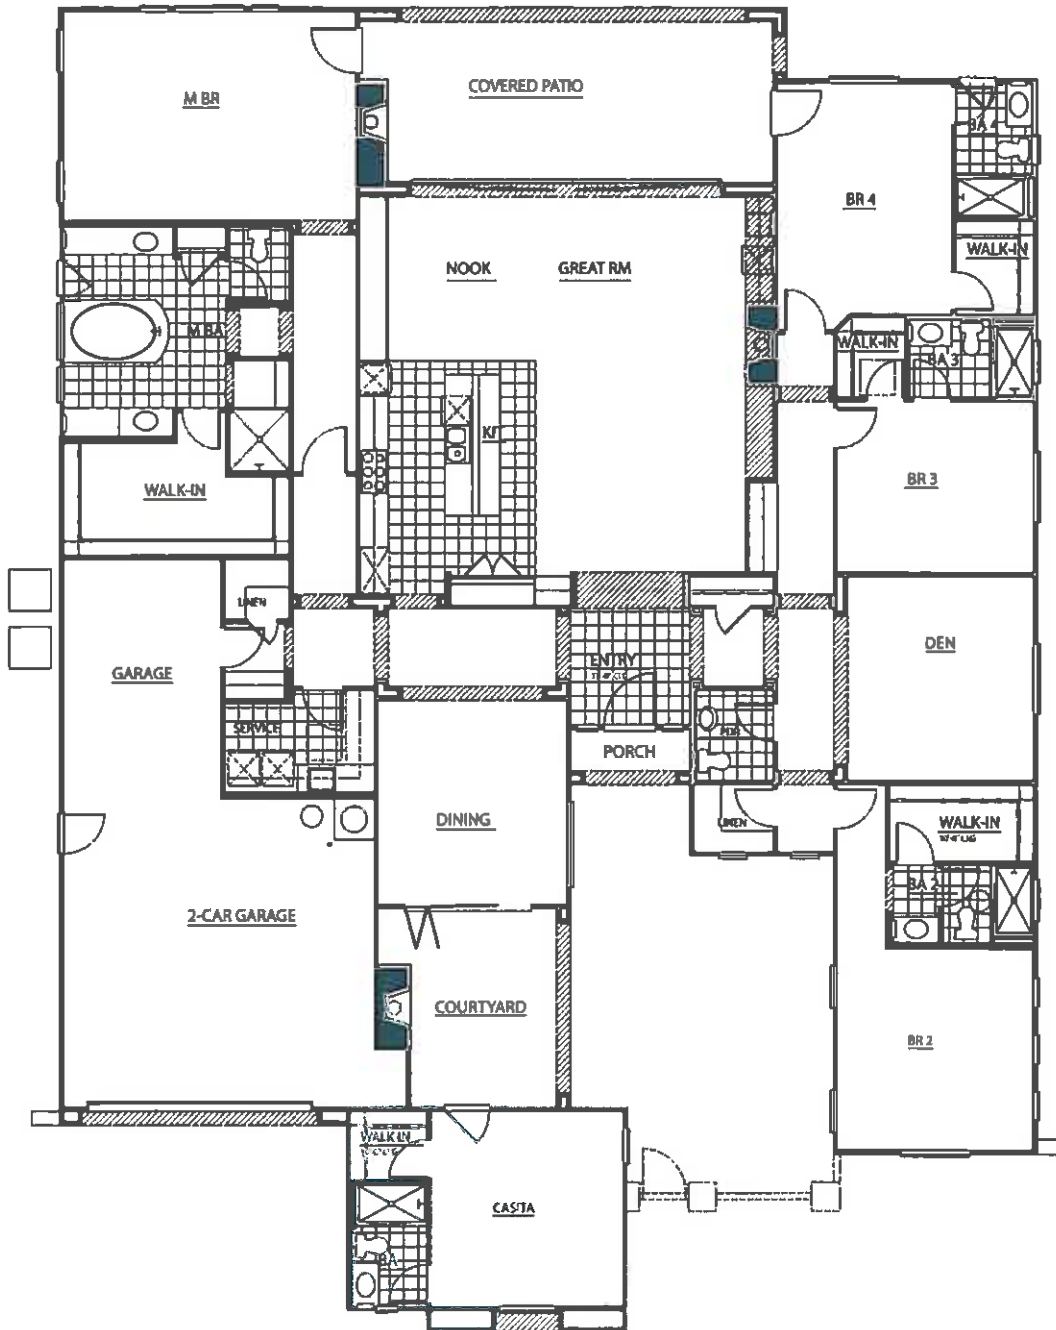

### LOT 541

**Selected Options:** Exterior Door at Bath 4, Fireplace at Courtyard, Accordion doors at Courtyard, Fireplace at Covered Patio, Plan 2X, Den, Fireplace at Great Room, Stackable Pocket Door.  
**The following options are available but not selected:** Bedroom 2 Lock-out, Media, Bedroom 5, Casita,

### LOT 542

**Selected Options: Bedroom 2 Lock Off, Fireplace at Courtyard, Accordion Doors at Dining to Courtyard, Fireplace at Covered Patio, Sink at Service.**

**The following options are available but not selected: Casita, Multi Den. Suite, Den, Bedroom 5 Lock**

**LOT 544**

**Selected Options: Exterior Door at Bath 4, Fireplace at Courtyard, Accordion doors at Courtyard, Fireplace at Covered Patio, Casita, Fireplace at Great Room, Door at Master Bath, Stackable Pocket Door, Sink at Service.**