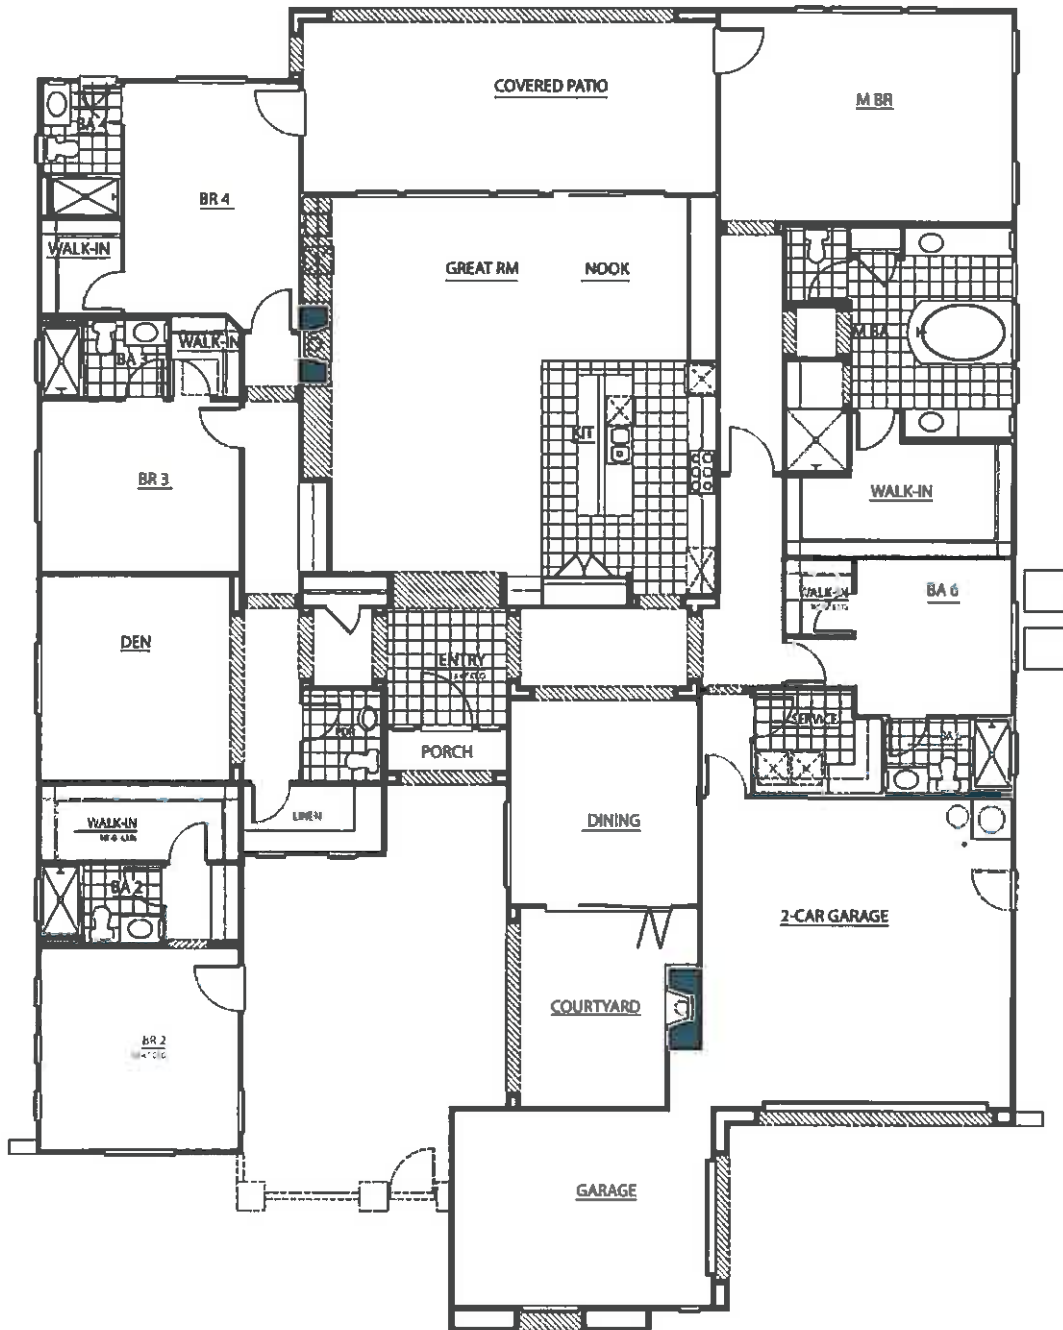

### LOT 542

**Selected Options: Bedroom 2 Lock Off, Fireplace at Courtyard, Accordion Doors at Dining to Courtyard, Fireplace at Covered Patio, Sink at Service.**

**The following options are available but not selected: Casita, Multi Den. Suite, Den, Bedroom 5 Lock**

**LOT 544**

**Selected Options: Exterior Door at Bath 4, Fireplace at Courtyard, Accordion doors at Courtyard, Fireplace at Covered Patio, Casita, Fireplace at Great Room, Door at Master Bath, Stackable Pocket Door, Sink at Service.**

### LOT 566

**Selected Options:** Exterior Door at Bath 4, Bedroom 2 Lock-out, Fireplace at Courtyard, Accordion doors at Courtyard, Bedroom 6/ Bath 6, Fireplace at Great Room.  
**The following options are available but not selected:** Fireplace at Covered Patio, Media, Bedroom 5,