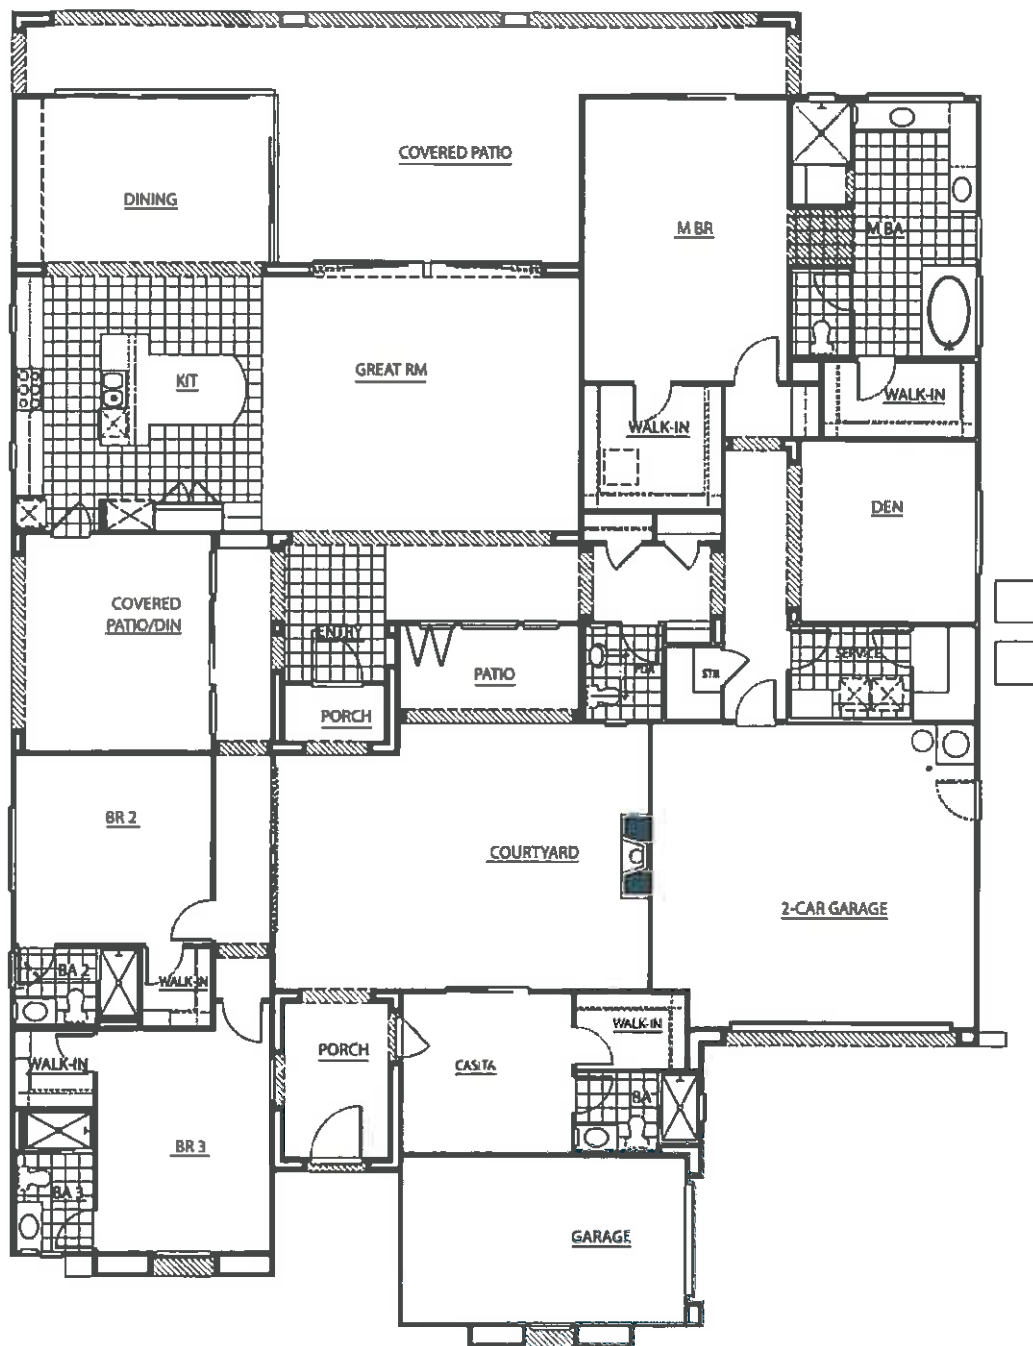

**LOT 544**

**Selected Options: Exterior Door at Bath 4, Fireplace at Courtyard, Accordion doors at Courtyard, Fireplace at Covered Patio, Casita, Fireplace at Great Room, Door at Master Bath, Stackable Pocket Door, Sink at Service.**

### LOT 568

**Selected Options: Exterior Door at Bath 4, Bedroom 2 Lock-out, Fireplace at Courtyard, Accordion doors at Courtyard, Bedroom 6/ Bath 6, Fireplace at Great Room.**  
**The following options are available but not selected: Fireplace at Covered Patio, Media, Bedroom 5,**

## The Open Collection at Litchfield Park - Plan 1

14581 Mountain View Drive, , Litchfield Park, AZ (Arizona) 85340  
602-501-8856

### LOT 575

**Selected Options: Casita, Fireplace at Courtyard, Accordion Doors at Front Patio.**

**The following options are available but not selected: Bedroom 3 Lock Out, Door at Bedroom 3, Plan IX, Fireplace at Covered Patio, Fireplace at Covered Patio/Din, Accordion Doors at Covered Patio/Din,**