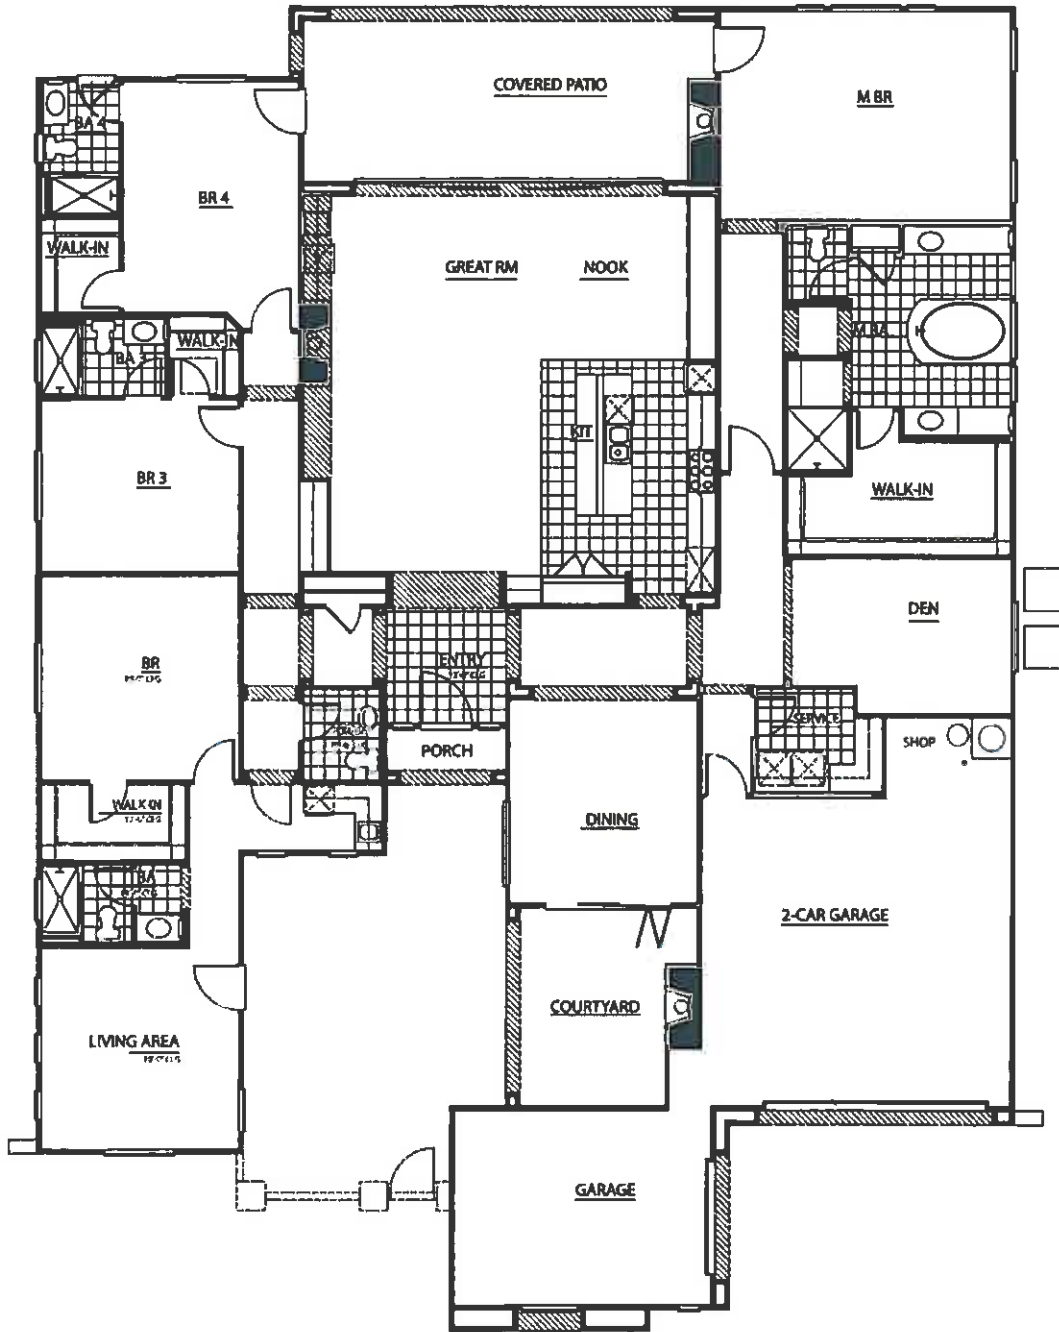

### LOT 540

**Selected Options:** Casita, Den, Fireplace at Courtyard, Fireplace at Covered Patio, Fireplace at Great Room, Bedroom 6.

**The following options are available but not selected:** Bedroom 2 Lock Off, Multi Den. Suite, Den,

### LOT 541

**Selected Options:** Exterior Door at Bath 4, Fireplace at Courtyard, Accordion doors at Courtyard, Fireplace at Covered Patio, Plan 2X, Den, Fireplace at Great Room, Stackable Pocket Door.  
**The following options are available but not selected:** Bedroom 2 Lock-out, Media, Bedroom 5, Casita,