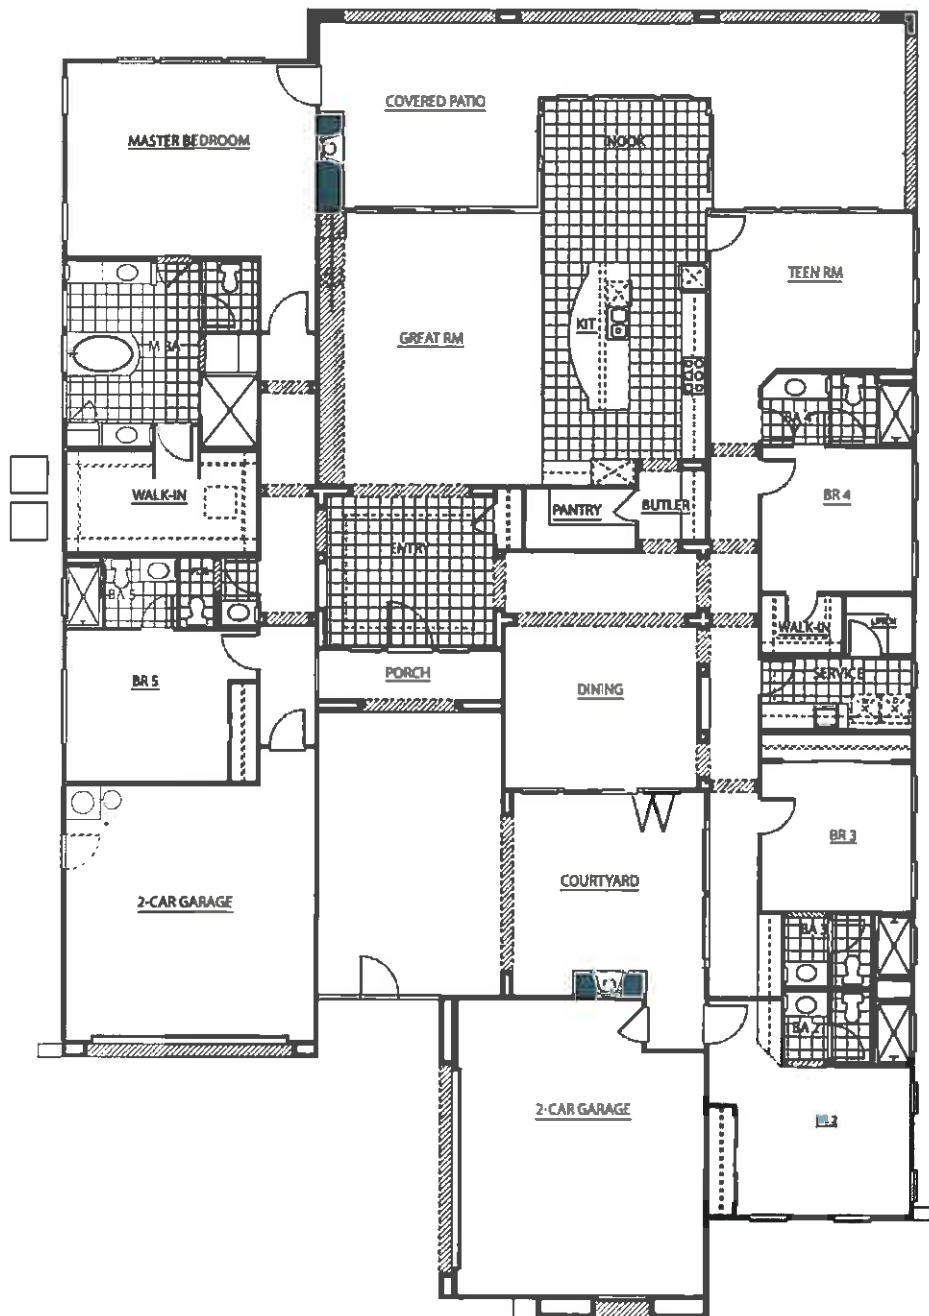

### LOT 541

**Selected Options:** Exterior Door at Bath 4, Fireplace at Courtyard, Accordion doors at Courtyard, Fireplace at Covered Patio, Plan 2X, Den, Fireplace at Great Room, Stackable Pocket Door.  
**The following options are available but not selected:** Bedroom 2 Lock-out, Media, Bedroom 5, Casita,

### LOT 542

**Selected Options: Bedroom 2 Lock Off, Fireplace at Courtyard, Accordion Doors at Dining to Courtyard, Fireplace at Covered Patio, Sink at Service.**

**The following options are available but not selected: Casita, Multi Den. Suite, Den, Bedroom 5 Lock**